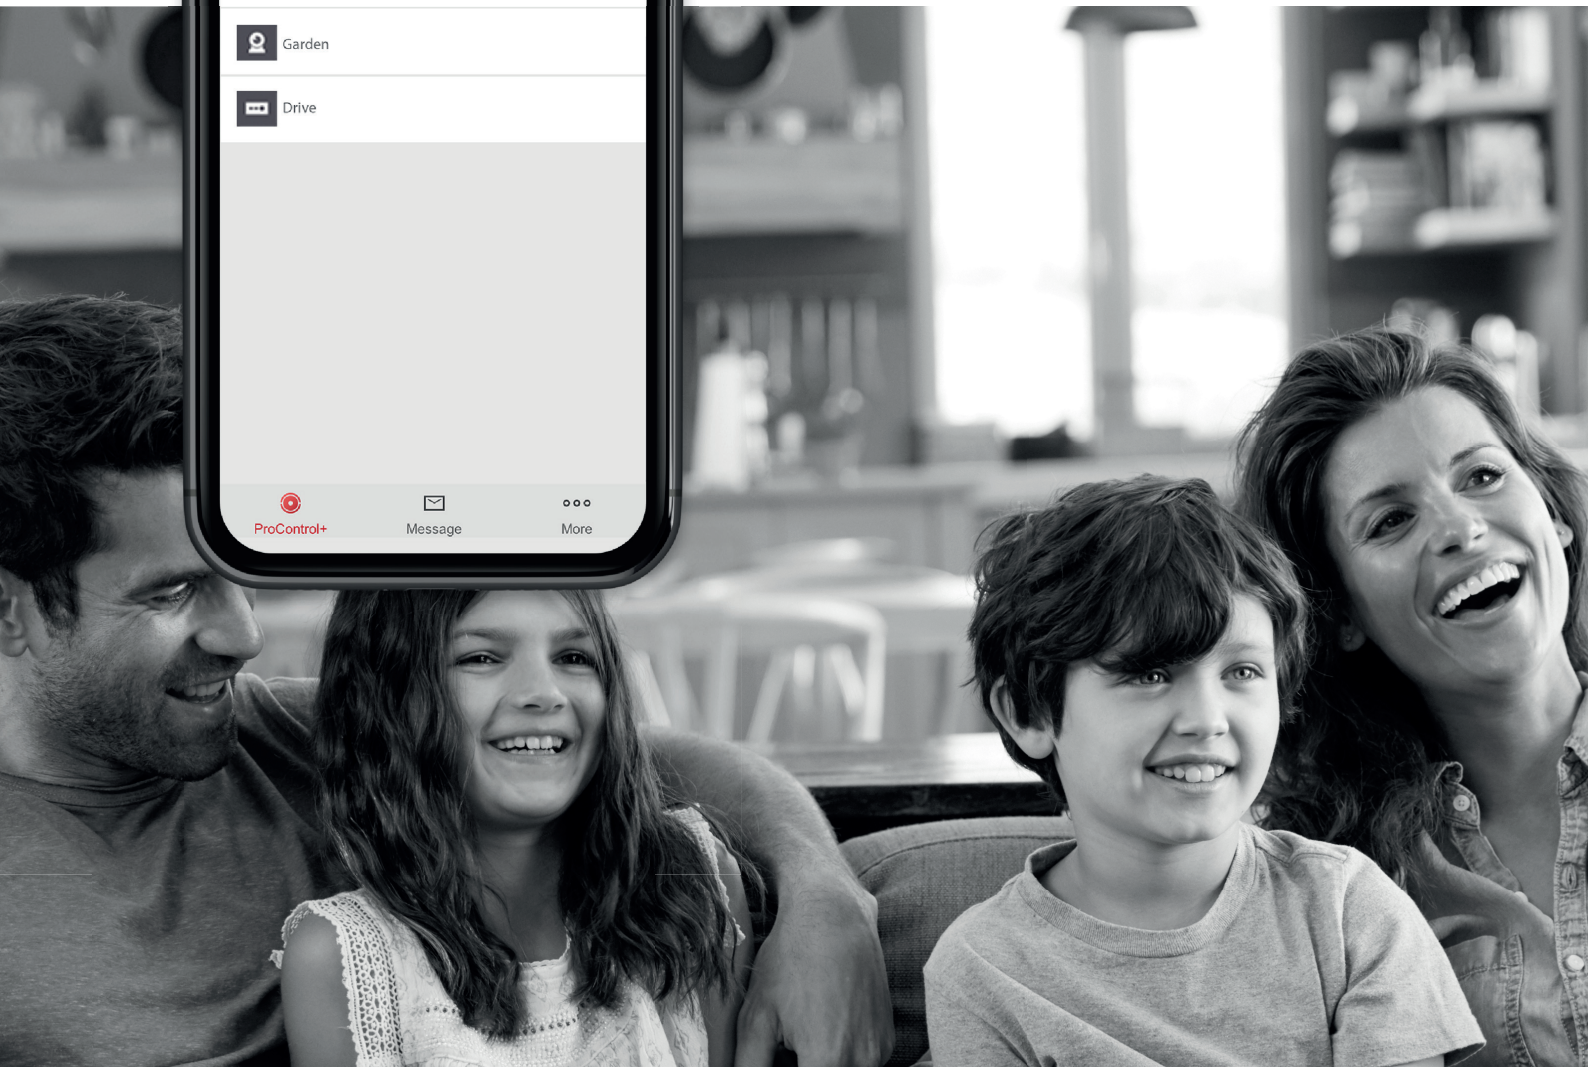

Professional Security, ProControl+

West Mercia Security Limited
01384396316
info@westmerciasecurity.co.uk
www.westmerciasecurity.co.uk

ProControl+

ProControl+ is the ultimate smart device application for total peace of mind over your property from the palm of your hand. Using as a standalone system, or by integrating with Enforcer and Euro control panels, the Pyronix HD Wi-Fi camera range and any Hikvision video device, you can control security, video or both, via one application from anywhere.

Split-screen viewing

With a single touch, the screen view can be changed from observing 1 camera stream to 4, 9, 12 or 16 simultaneously. This allows you to monitor the whole property or zoom in for a closer look.

Visual alarm verification

Easily switch between the control panel and cameras for quick video verification of events.

Multi-Site Control

ProControl+ allows users the opportunity to bring together a number of systems on a single site or expand that to many sites across the globe from wherever you are with limitless possibilities.

Live & recorded video with audio

Have a monitoring centre in the palm of your hand with the ability to watch live video, record on an SD-card*, take screenshots, as well as listen in or speak using the microphone-enabled cameras.