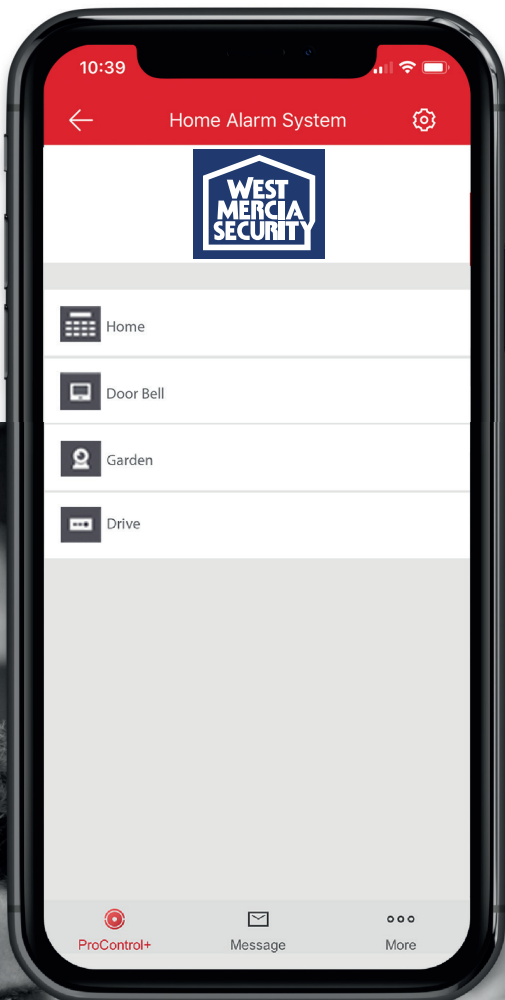

Professional Security, ProControl+

West Mercia Security Limited
01384396316
info@westmerciasecurity.co.uk
www.westmerciasecurity.co.uk

ProControl+

ProControl+ is the ultimate smart device application for total peace of mind over your property from the palm of your hand. Using as a standalone system, or by integrating with Enforcer and Euro control panels, the Pyronix HD Wi-Fi camera range and any Hikvision video device, you can control security, video or both, via one application from anywhere.

Split-screen viewing

With a single touch, the screen view can be changed from observing 1 camera stream to 4, 9, 12 or 16 simultaneously. This allows you to monitor the whole property or zoom in for a closer look.

Visual alarm verification

Easily switch between the control panel and cameras for quick video verification of events.

Multi-Site Control

ProControl+ allows users the opportunity to bring together a number of systems on a single site or expand that to many sites across the globe from wherever you are with limitless possibilities.

Live & recorded video with audio

Have a monitoring centre in the palm of your hand with the ability to watch live video, record on an SD-card*, take screenshots, as well as listen in or speak using the microphone-enabled cameras.